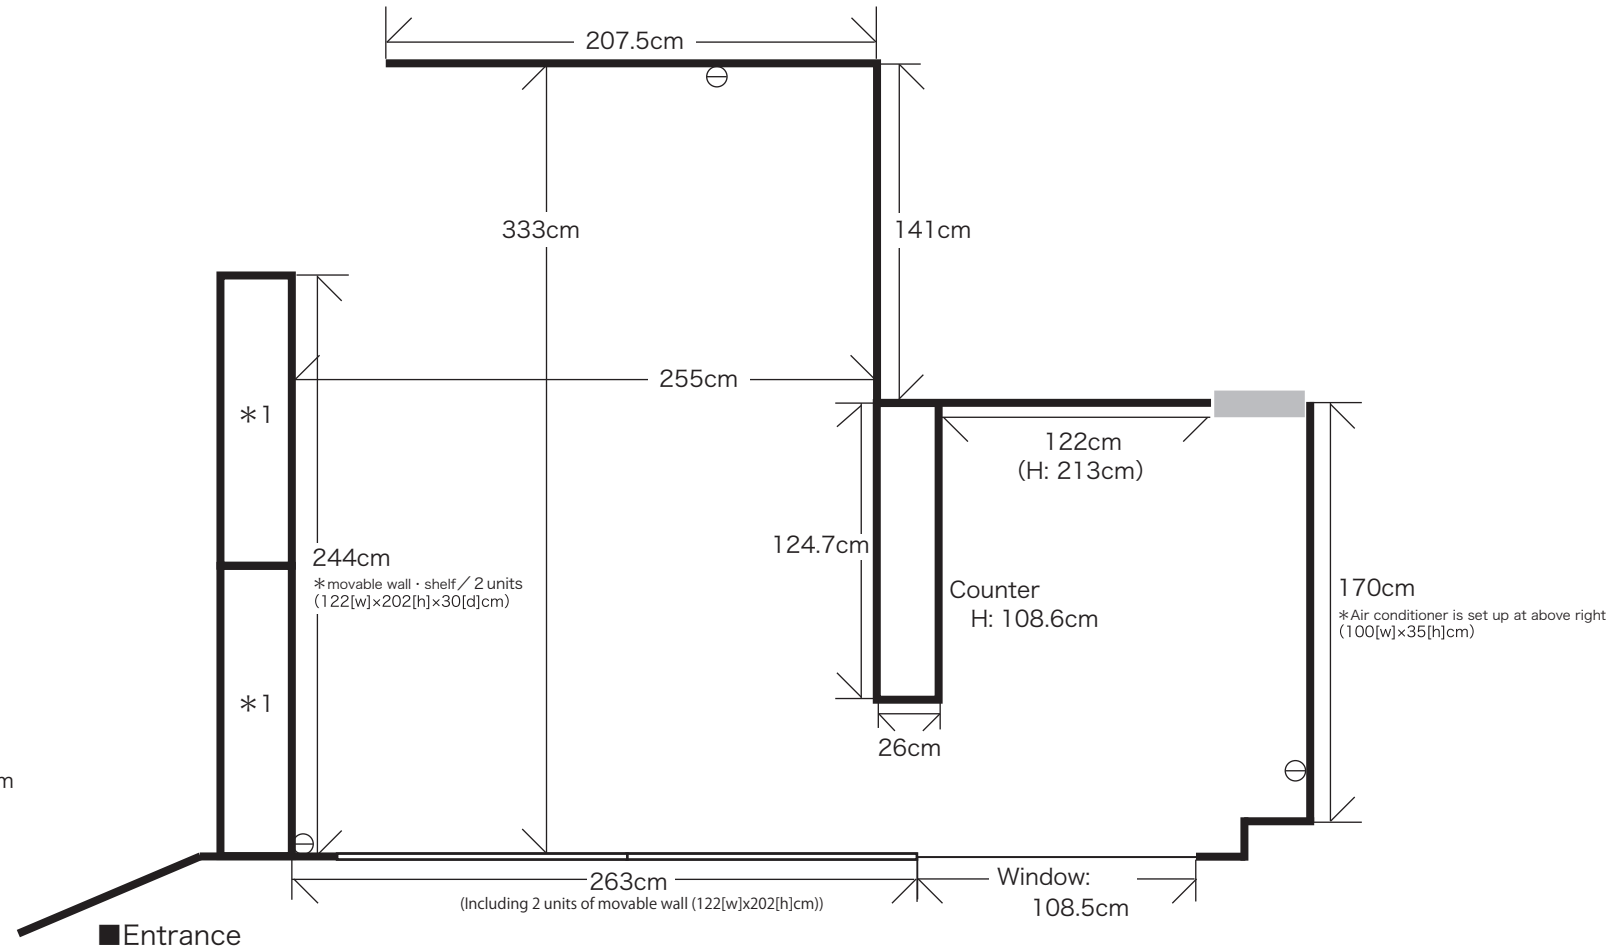

galerie 16 APERTO

Floor Plan (unit: cm)

***1 Wall · Shelf (2 units)**
movable/invertable

■ Terms of Use

【Wall】

- Ceilling hight: 240cm
- The wall can be nailed
- use of tape will negotiable

【Floor】

- colour: light-grey
- plugs: (⊖) - 3

【Export / Inport】

- Only Stairs
- (About canvas size 1940×1940 mm)

▶ Contact us for any questions

galerie16 tel.075-751-9238 e-mail info@art16.net