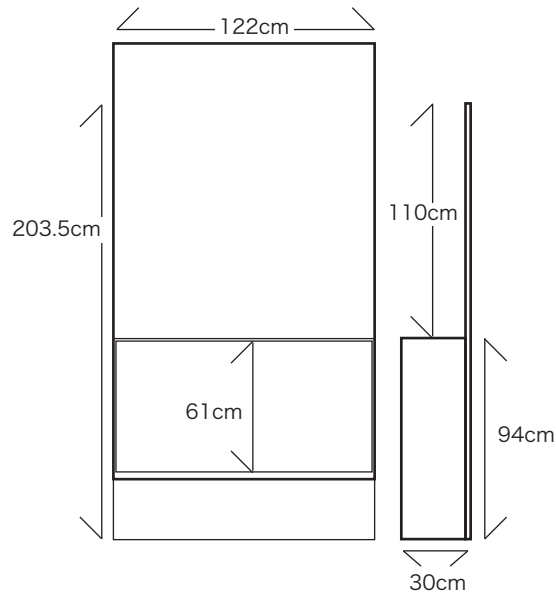

galerie 16 APERTO

Floor Plan (unit: cm)

***1 Wall · Shelf (2 units)**
movable/invertable

■ Terms of Use

【Wall】

- Ceilling hight: 240cm
- The wall can be nailed
- use of tape will negotiable

【Floor】

- colour: light-grey
- plugs: (⊖) - 3

【Export / Inport】

- Only Stairs
- (About canvas size 1940×1940 mm)

▶ Contact us for any questions

galerie16 tel.075-751-9238 e-mail info@art16.net